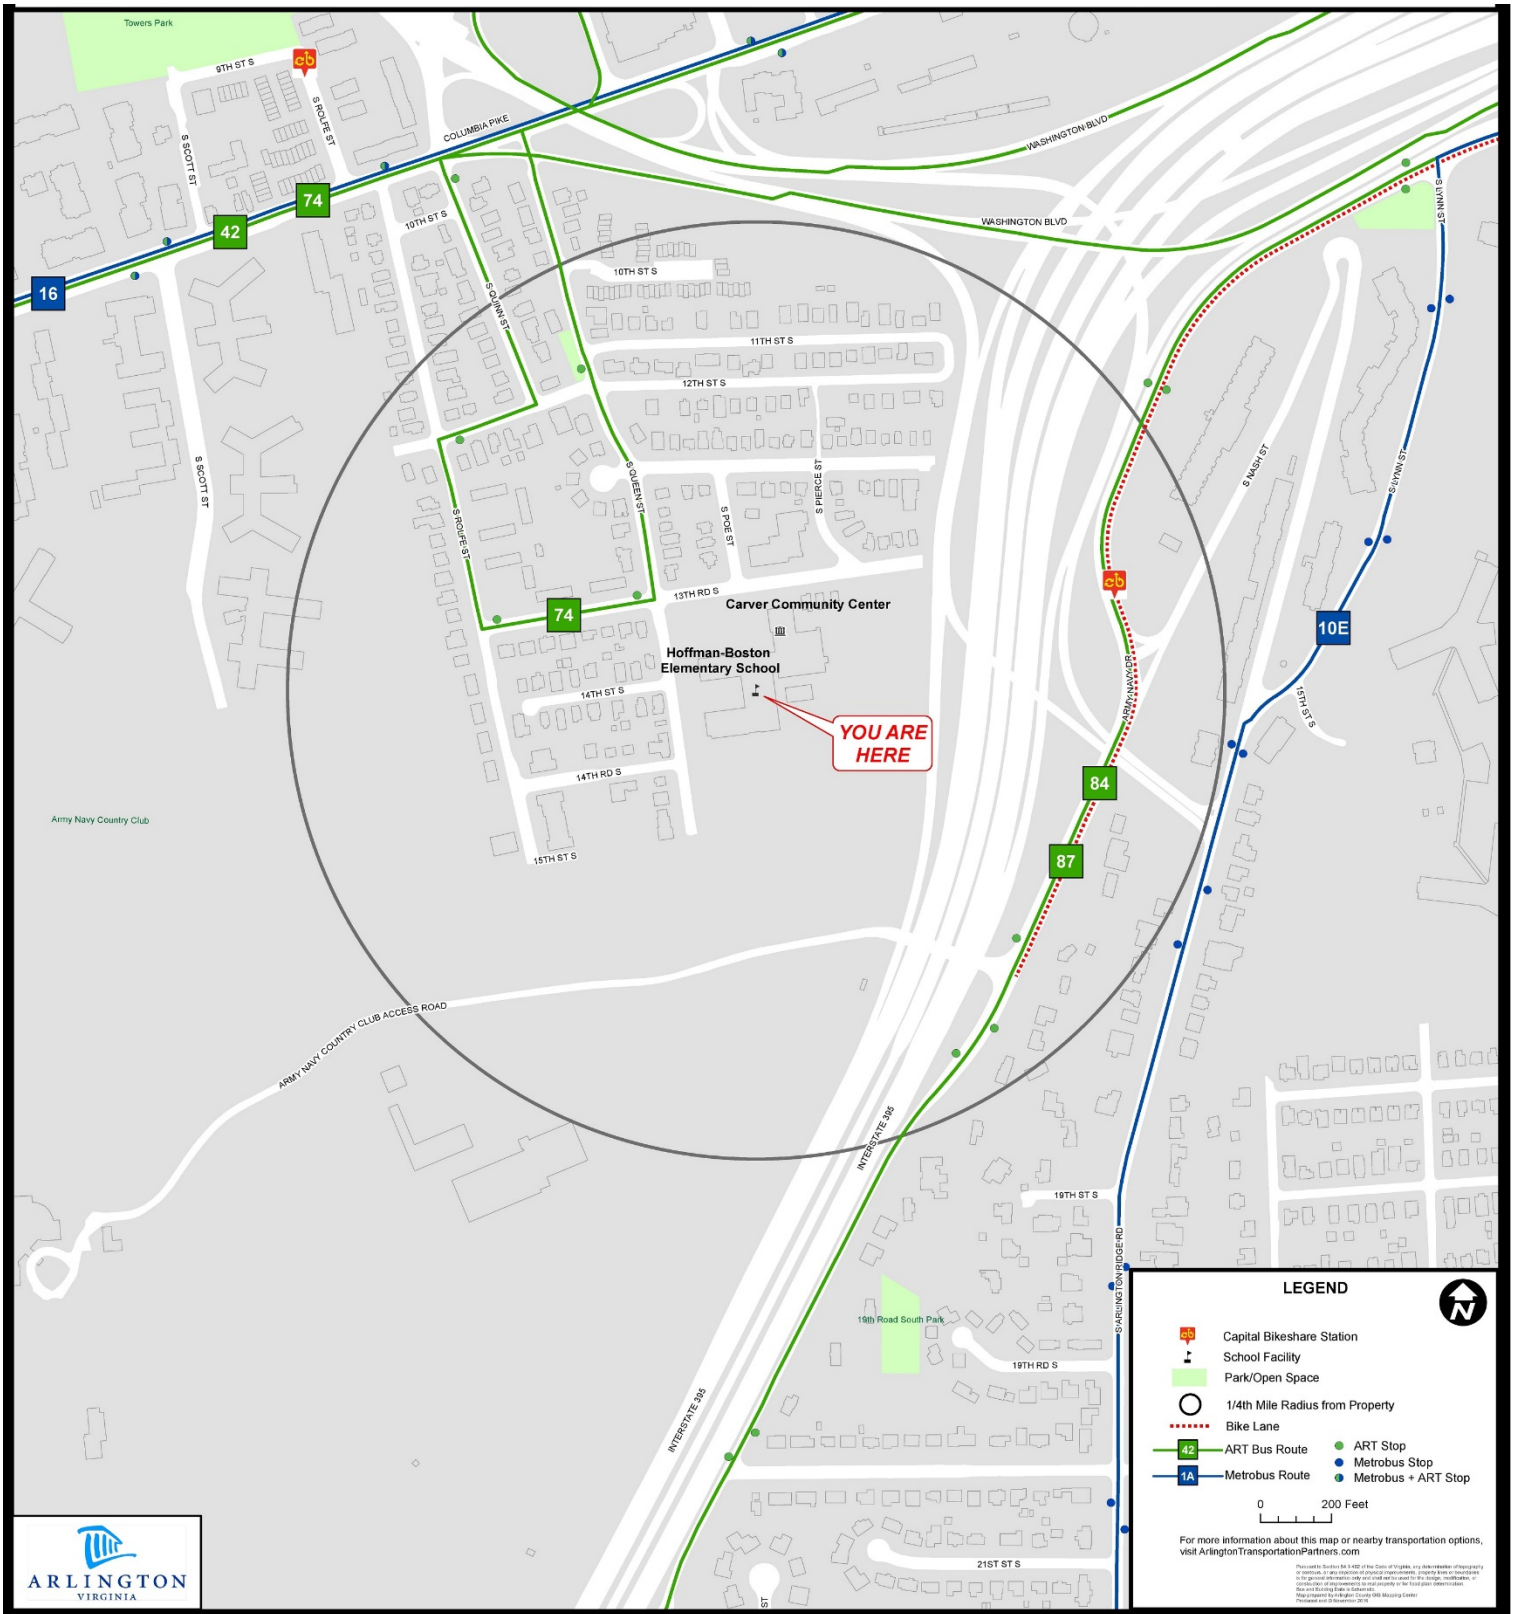

ART/Metrobus routes:

- ART 42: Ballston/Pentagon City
- ART 74: ARL Village/ Pent City
- Metrobus 16ABDEGHJKPX: Columbia Pike

Additional information:

- ❖ ArlingtonTransit.com
- ❖ wmata.com

BIKE & WALK

Biking and walking to school creates healthy minds and bodies while also helping the environment.

- **Walk** ¼ or ½ mile from a parking spot, the bus stop or a drop-off point
- **Capital Bikeshare** – join, take a bike, ride and return.

Additional information:

- ❖ CapitalBikeshare.com
- ❖ BikeArlington.com
- ❖ WalkArlington.com

- ❖ <https://tdm.CommuterConnections.org/schoolpool>

REAL-TIME RIDER TOOLS

- ❖ [ART Realtime Arrivals](#)
Find out when the next ART bus will arrive at your stop
- ❖ [Metro Nextbus](#)
For GPS-based arrival times for Metrobus
- ❖ [CarFreeAtoZ](#)
Arlington's first multi-modal trip planning/comparison tool